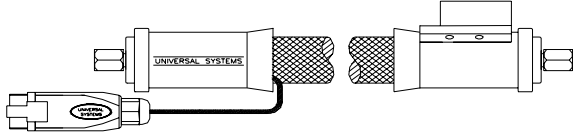

PROBILT SERIES STANDARD HOSES

PROBILT HOSES AUTOMATIC HIGH FLEX

ITEM	PRICE	DESCRIPTION
4102		2FT. AUTOMATIC HOSE, RTD SENSOR, HIGH FLEX
4104		4FT. AUTOMATIC HOSE, RTD SENSOR, HIGH FLEX
4106		6FT. AUTOMATIC HOSE, RTD SENSOR, HIGH FLEX
4108		8FT. AUTOMATIC HOSE, RTD SENSOR, HIGH FLEX
4110		10FT. AUTOMATIC HOSE, RTD SENSOR, HIGH FLEX
4112		12FT. AUTOMATIC HOSE, RTD SENSOR, HIGH FLEX
4114		14FT. AUTOMATIC HOSE, RTD SENSOR, HIGH FLEX
4116		16FT. AUTOMATIC HOSE, RTD SENSOR, HIGH FLEX
4118		18FT. AUTOMATIC HOSE, RTD SENSOR, HIGH FLEX
4120		20FT. AUTOMATIC HOSE, RTD SENSOR, HIGH FLEX
4124		24FT. AUTOMATIC HOSE, RTD SENSOR, HIGH FLEX
4130		30FT. AUTOMATIC HOSE, RTD SENSOR, HIGH FLEX
4132		32FT. AUTOMATIC HOSE, RTD SENSOR, HIGH FLEX

PLEASE NOTE: UNIVERSAL SYSTEMS CAN MANUFACTURE CUSTOM HOSES AT ANY LENGTH YOU REQUIRE.
CALL CUSTOMER SERVICE AT 1-800-848-5018 FOR PART NUMBERS AND PRICING.